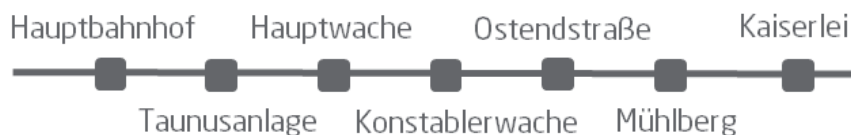

By train

Address:

Kaiserleistraße 8
63067 Offenbach
+49 (0) 69 9819657-0

- S-Bahn from Frankfurt main railway station: any one of the following trains (S1 destination Rödermark-Ober-Roden, S2 destination Dietzenbach Bahnhof, S8 destination Offenbach (Main) Ost , S9 destination Hanau Hauptbahnhof) to the Offenbach Kaiserlei stop.
- Exit the station onto Berliner Straße heading west (16 m) - Bear to the right to remain on Berliner Str. (51 m) - At the roundabout, take the first exit (Strahlenbergerstraße) (350 m) - Turn left onto Goethering (290 m) - Bear left to remain on Goethering (33 m) - Turn left onto Kaiserleistraße.
- It will take around 11 minutes to get to Kaiserleistraße in Offenbach. Our office building is at Kaiserleistraße 8.
- S-Bahn from Frankfurt Airport: either the S8 destination Offenbach (Main) or the S9 destination Hanau Hauptbahnhof to the Offenbach Kaiserlei stop.

S-Bahn stops

We wish you a pleasant journey.

Your Sybit GmbH