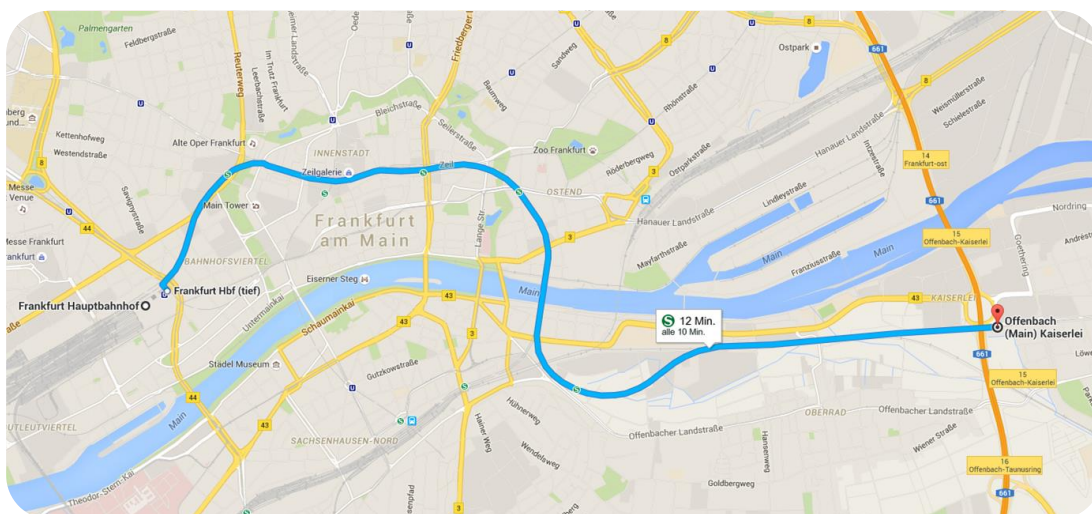

By train

Address:

Kaiserleistraße 8
63067 Offenbach
+49 (0) 69 9819657-0

- S-Bahn from Frankfurt main railway station: any one of the following trains (S1 destination Rödermark-Ober-Roden, S2 destination Dietzenbach Bahnhof, S8 destination Offenbach (Main) Ost , S9 destination Hanau Hauptbahnhof) to the Offenbach Kaiserlei stop.
- Exit the station onto Berliner Straße heading west (16 m) - Bear to the right to remain on Berliner Str. (51 m) - At the roundabout, take the first exit (Strahlenbergerstraße) (350 m) - Turn left onto Goethering (290 m) - Bear left to remain on Goethering (33 m) - Turn left onto Kaiserleistraße.
- It will take around 11 minutes to get to Kaiserleistraße in Offenbach. Our office building is at Kaiserleistraße 8.
- S-Bahn from Frankfurt Airport: either the S8 destination Offenbach (Main) or the S9 destination Hanau Hauptbahnhof to the Offenbach Kaiserlei stop.

S-Bahn stops

We wish you a pleasant journey.

Your Sybit GmbH